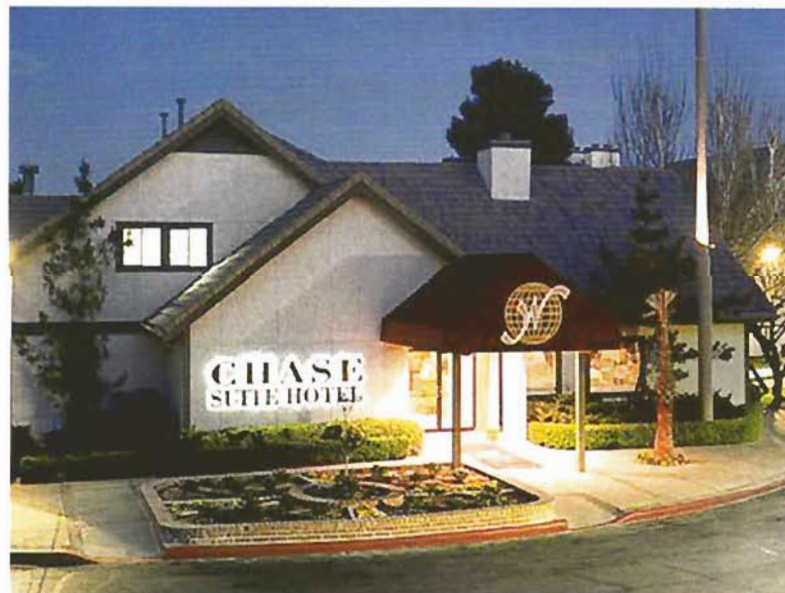

Accommodations

Chase Suite Hotel by Woodfin

6300 W. 110th • (913) 491-3333 • www.woodfinsuitehotels.com

Guest Rooms—all with sofa sleeper	112
• Studio Double Full Beds	8
• Two bedroom Kings	28
• Studio Queen	62
• Executive Suites Queen	12
Handicap Rooms	2
Meeting Space	Yes
Total Square Feet	600
Shuttle Service	Yes
Restaurant on Site	No
Room Service	No